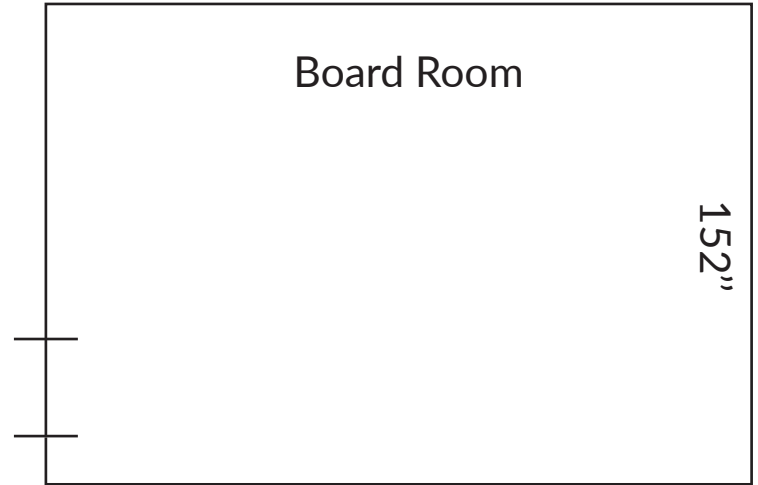

Free Parking

MEETING SPACE

Wingate by Wyndham Charlotte Speedway/Concord

27.6'

20'

CAPACITY CHART

Room	Dimensions	Sq. Ft	Boardroom	Banquet	Classroom	Auditorium
Large Meeting Room	27.6' x 26'	718	—	30	30	45
Board Room	20' x 152"	254	9	—	—	—