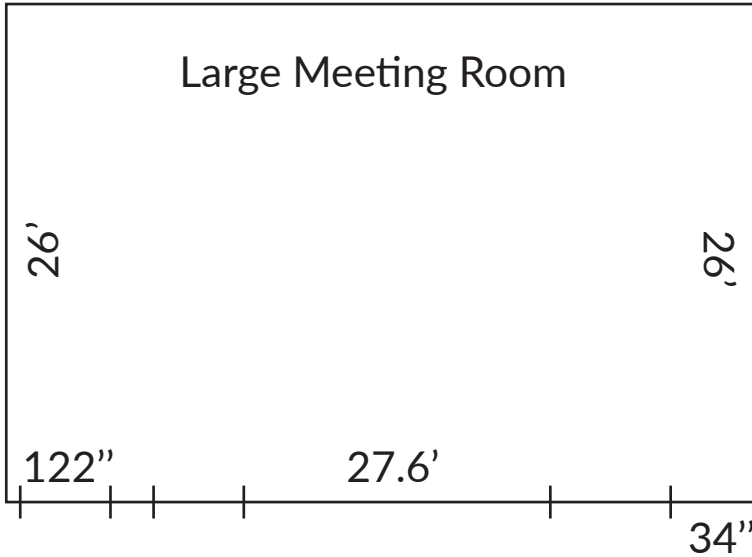

Free Parking

MEETING SPACE

Wingate by Wyndham Charlotte Speedway/Concord

27.6'

20'

CAPACITY CHART

Room	Dimensions	Sq. Ft	Boardroom	Banquet	Classroom	Auditorium
Large Meeting Room	27.6' x 26'	718	—	30	30	45
Board Room	20' x 152"	254	9	—	—	—